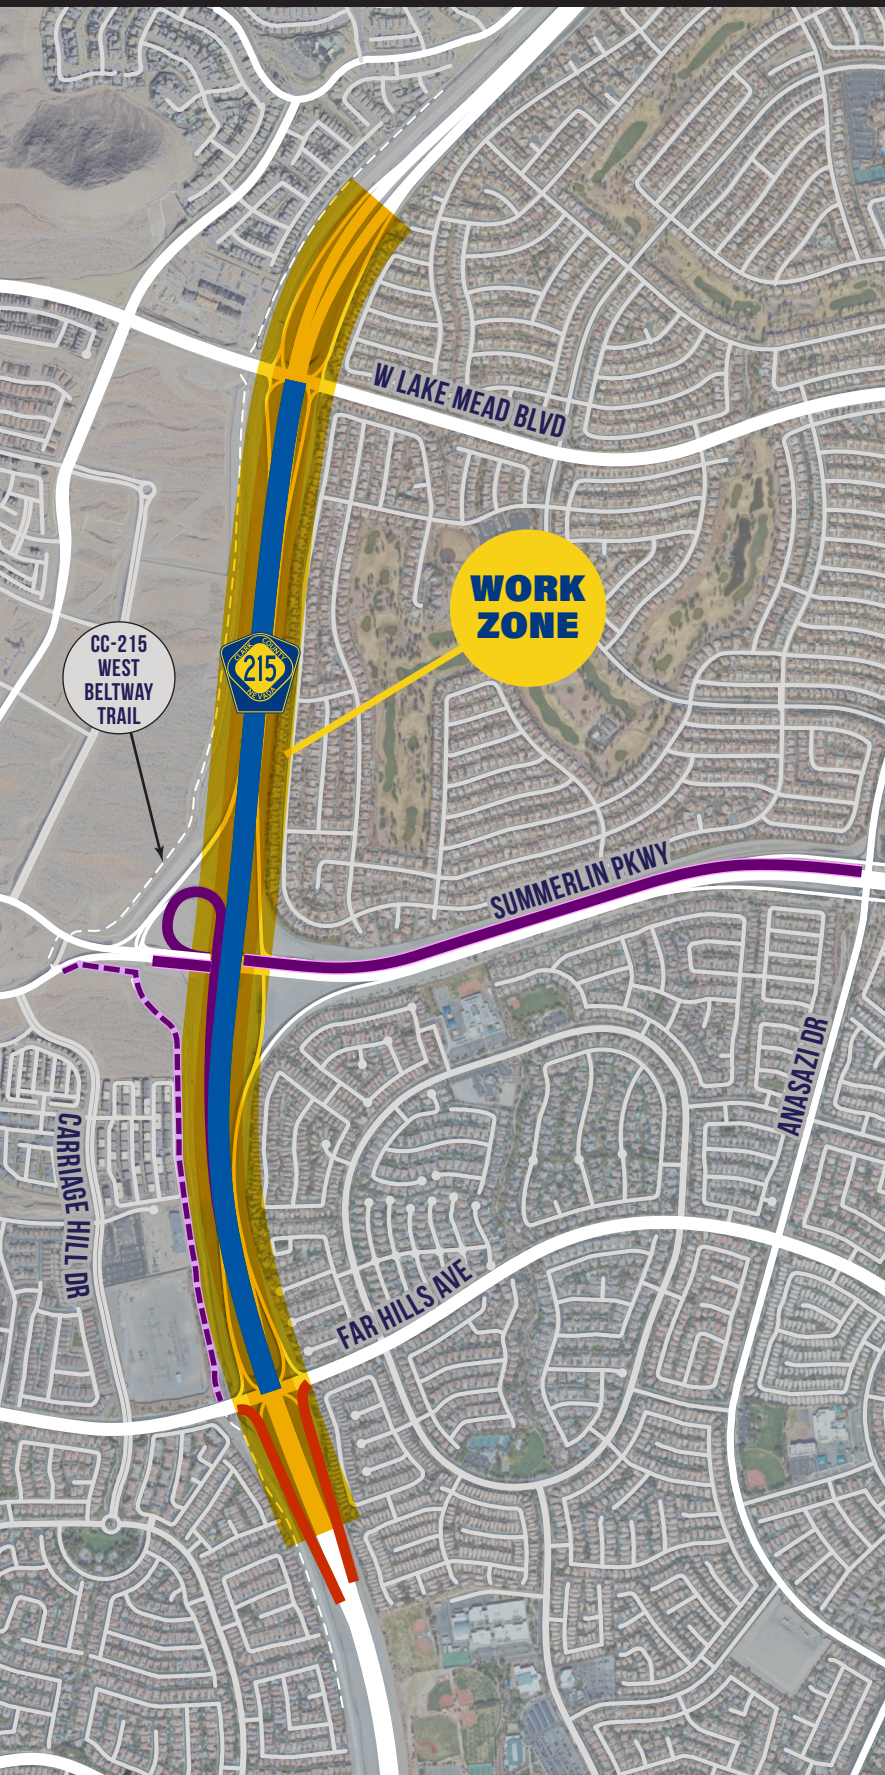

togetherforbetter

CC-215/SUMMERLIN PARKWAY INTERCHANGE

UPCOMING LANE RESTRICTIONS AND CLOSURES

WEEK OF MARCH 30

24/7

CC-215

Northbound, Far Hills Ave to Lake Mead Blvd

- One lane and shoulder closed

Southbound, Lake Mead Blvd to Summerlin Parkway

- One lane and shoulder closed

Southbound, Summerlin Parkway to Far Hills Ave

- Two lanes and shoulder closed

RAMP

Summerlin Parkway Westbound on-ramp to CC-215 Southbound

- One lane and shoulder closed

SUMMERLIN PARKWAY

Westbound, Anasazi Dr to CC-215

Eastbound, just west of CC-215 (NV Energy work)

- One lane closed

TRAIL

Pedestrian/cycle trail, Far Hills Ave to Summerlin Parkway

- Trail closed

DAY SHIFT

MONDAY-FRIDAY, 7AM-3:30PM

CC-215 Northbound off-ramp to Far Hills Ave
Far Hills Ave on-ramp to CC-215 Southbound

- One lane closed

NIGHT SHIFT

SUNDAY-THURSDAY, 9PM-5AM

CC-215 Northbound & Southbound, Far Hills Ave to Lake Mead Blvd